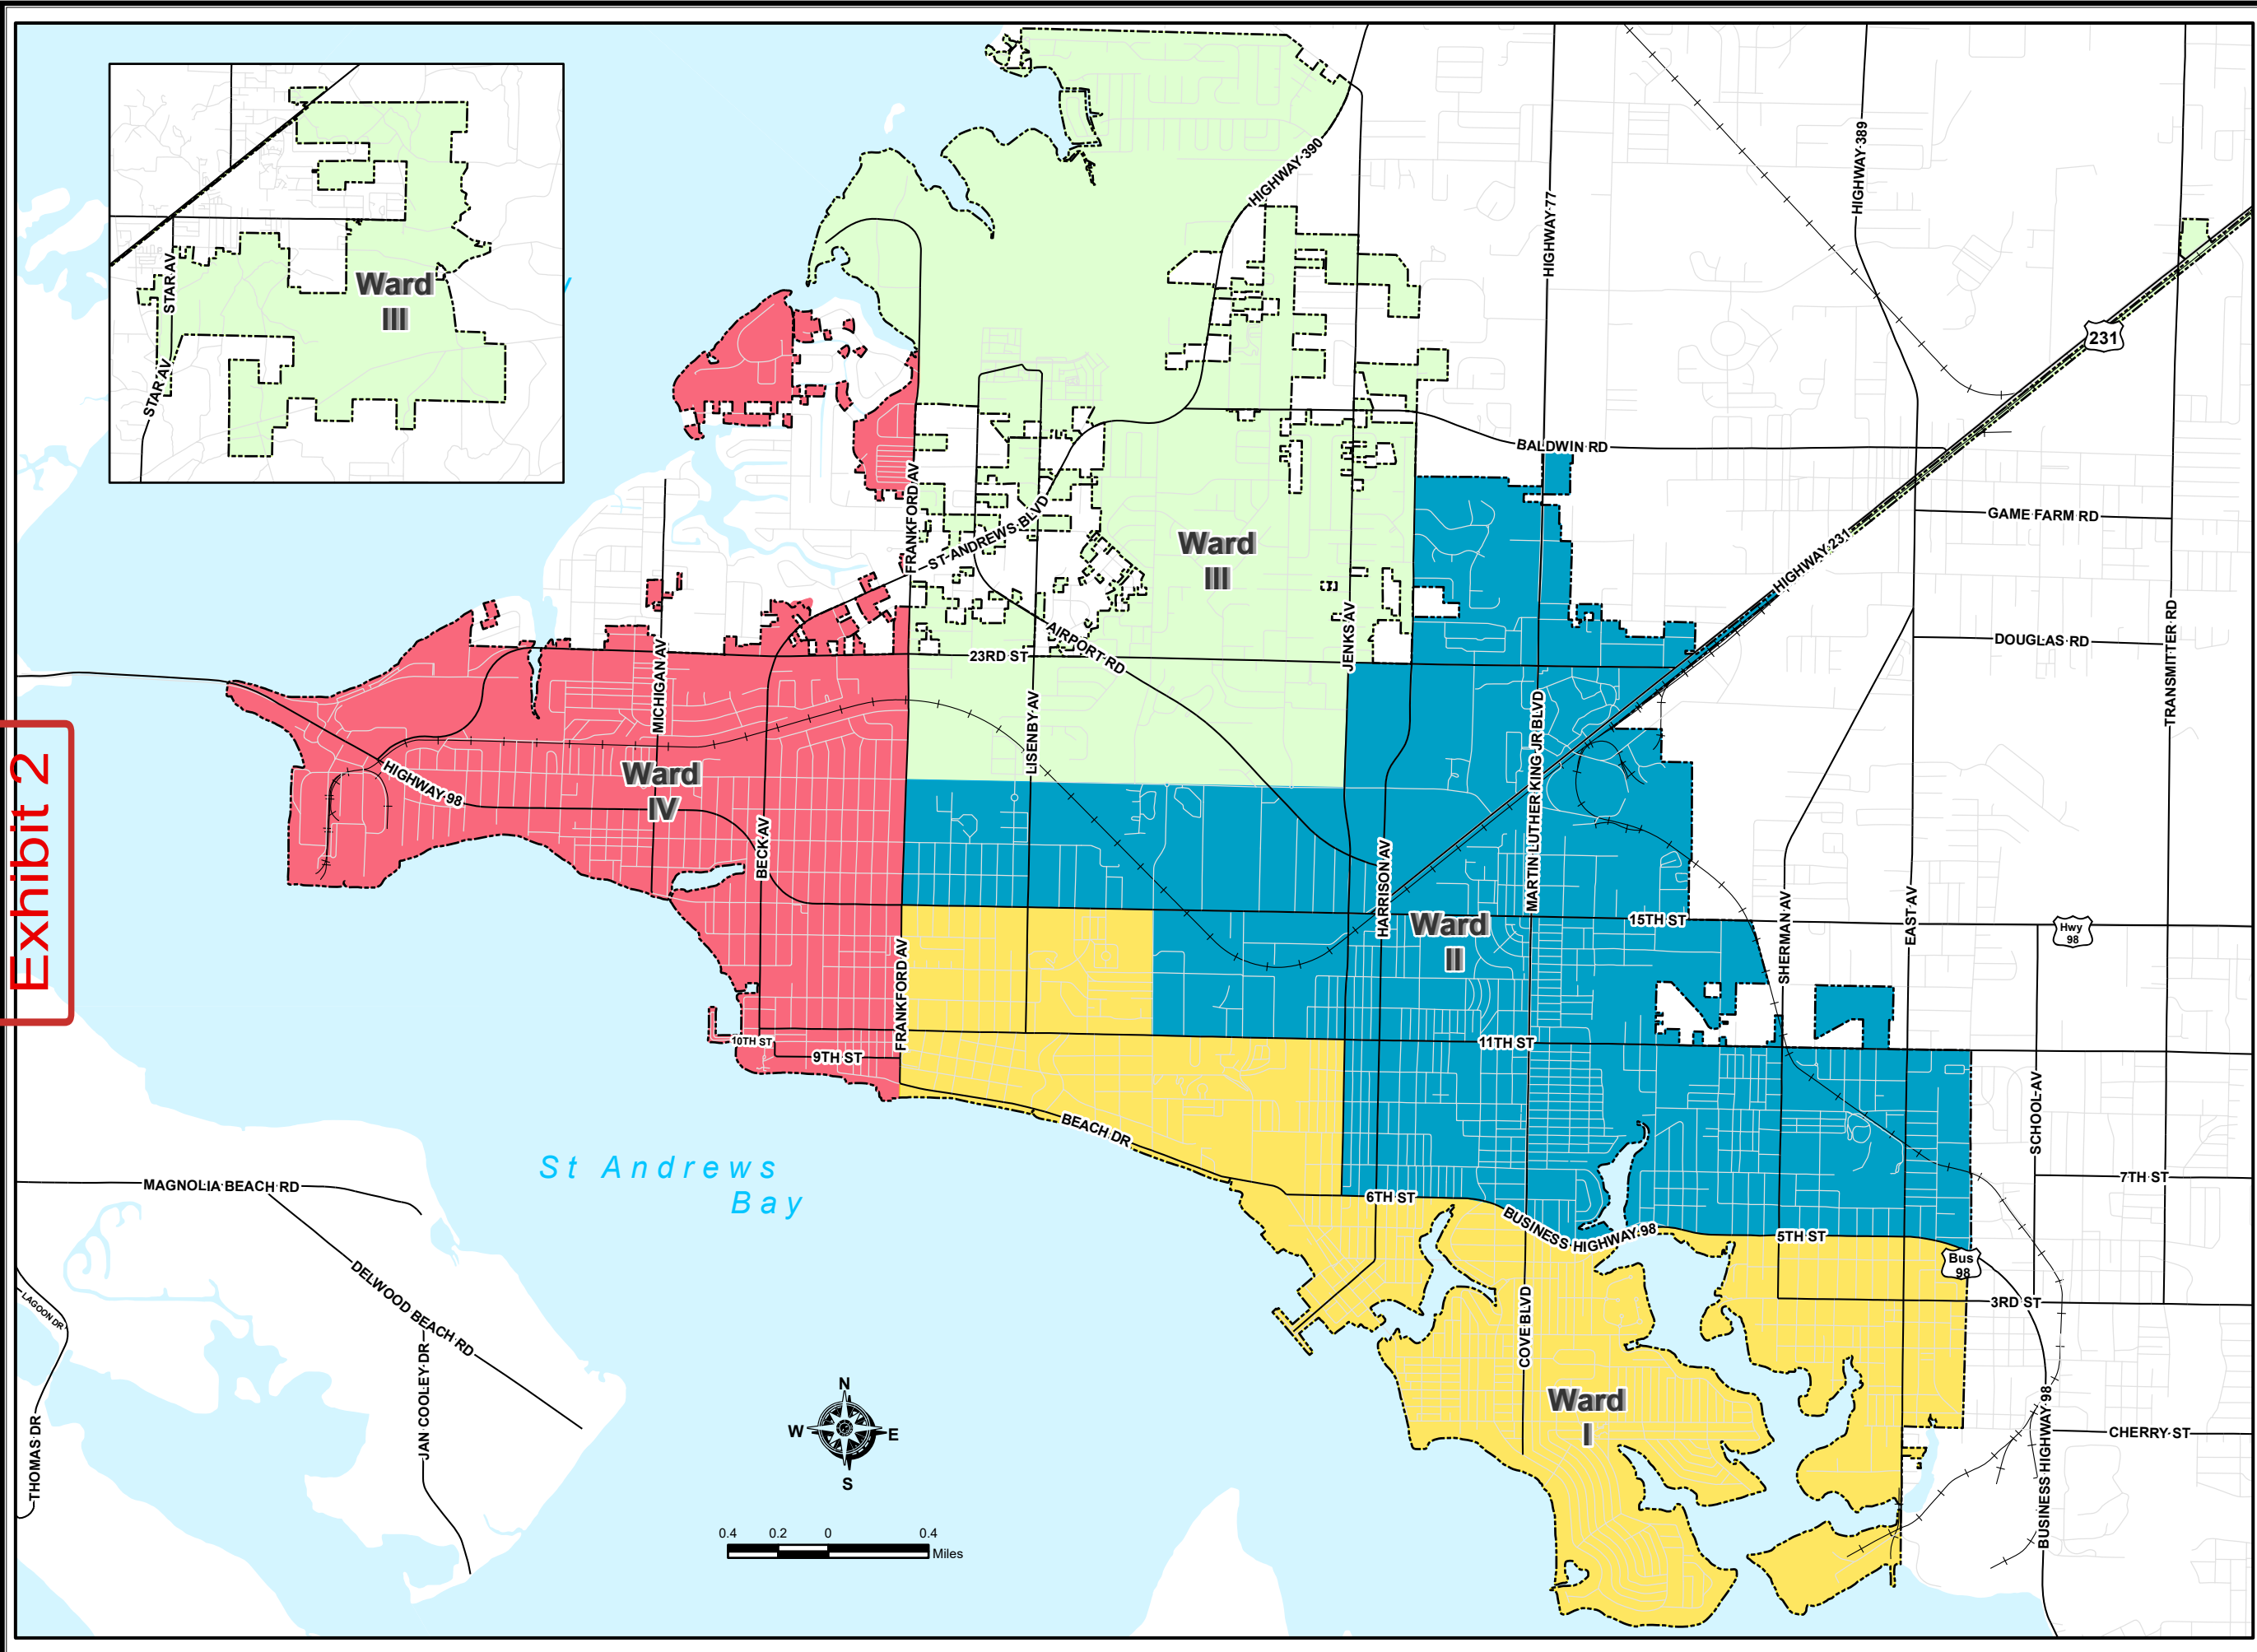

Exhibit 2

City of Panama City Commission Districts

Mayor:
Greg Brudnicki

- Ward 1:
  Commissioner JENNA FLINT HALIGAS
- Ward 2:
  Commissioner KENNETH BROWN
- Ward 3:
  Commissioner BILLY RADER
- Ward 4:
  Commissioner JOSH STREET

City of Panama City
Ward Boundaries change when
City Limits change.
Most recent Annexation to the
City on this map is with
Ordinance 3110.1 effective
October 27, 2022

For more information on
Ward Boundaries please contact
Planning & Land use Department
at (850)-872-3025